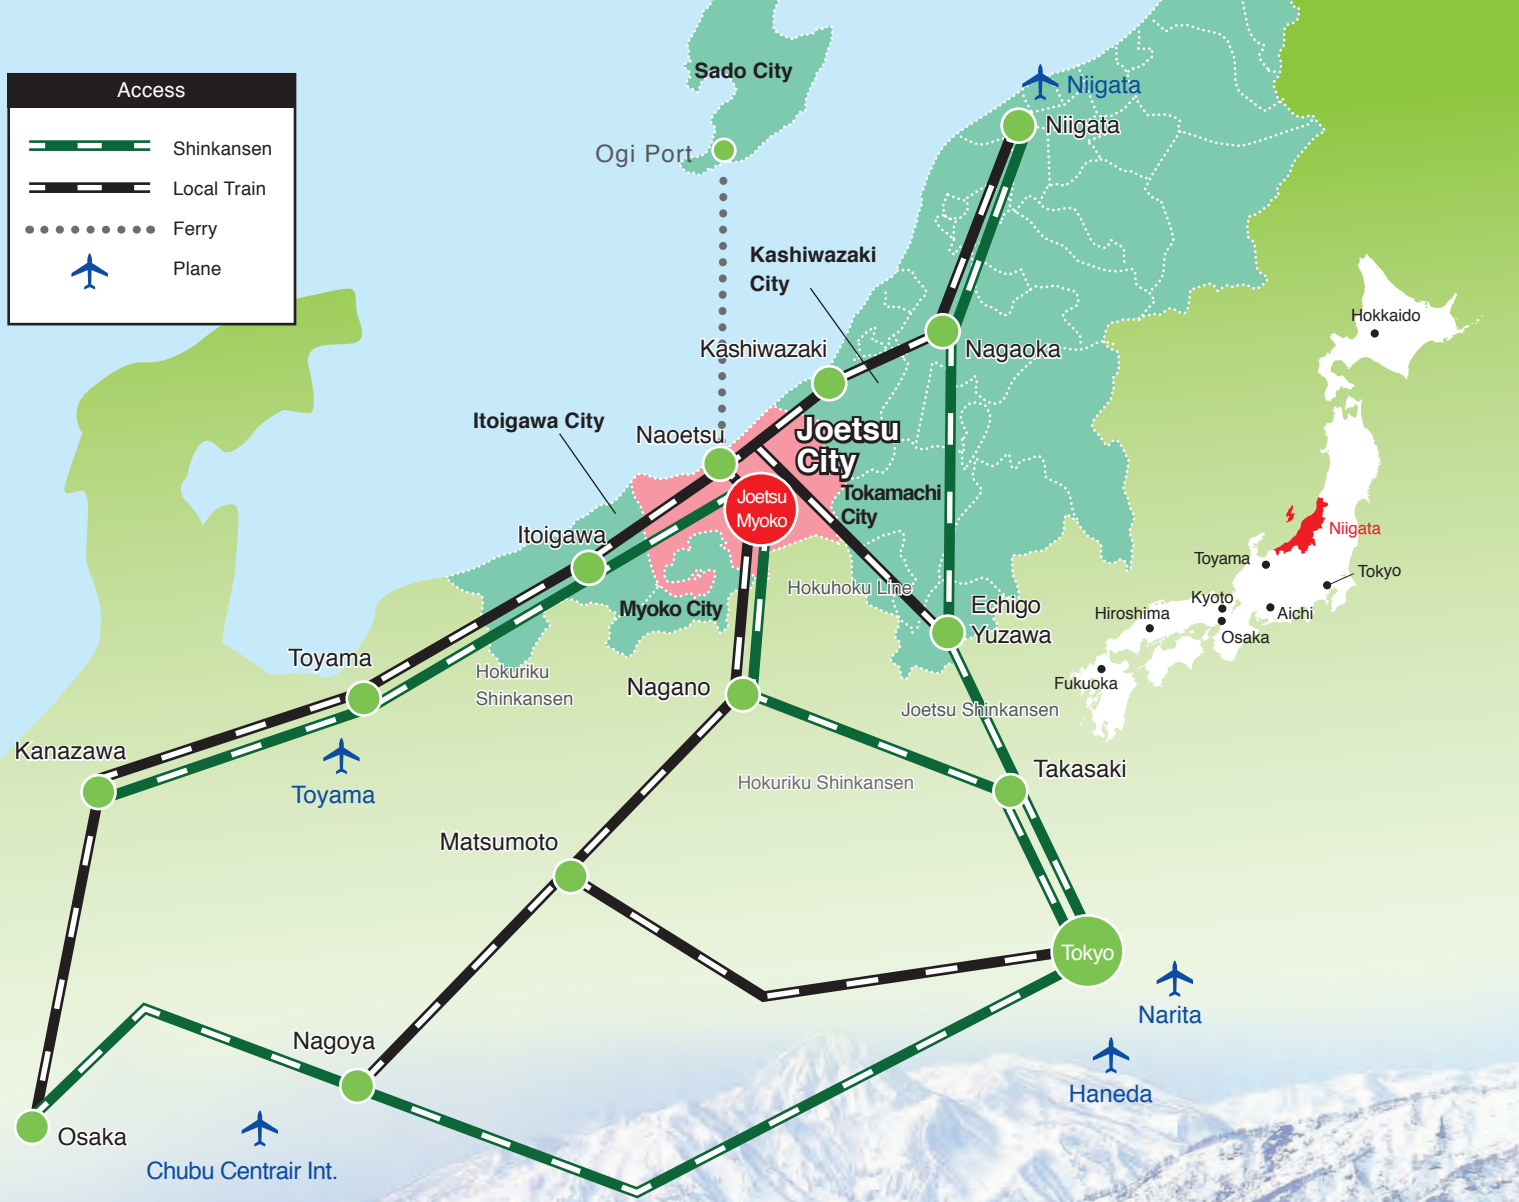

Access

-  Shinkansen
-  Local Train
-  Ferry
-  Plane

Access from Nearby Cities

Train

Long-Distance Bus

Japan Bus Online (<https://japanbusonline.com/>)

Hokuriku Shinkansen

Completed in 2015, the Hokuriku Shinkansen connects Tokyo and Joetsu via a convenient 2-hour train, making it easy to visit from Tokyo.

Contact

Joetsu City Tourism Promotion Div.

1-1-3 Kida
 Joetsu, Niigata 943-8601
 TEL : 025-526-5111
 FAX : 025-526-6113

Joetsu Tourism Convention Association

175-1 Fujinoshinden
 Joetsu, Niigata 943-0171
 TEL : 025-543-2777
 FAX : 025-545-1113

次はどこ行く?
 上越市公式観光情報サイト
 上越観光 Navi
 Joetsu Information Web Site